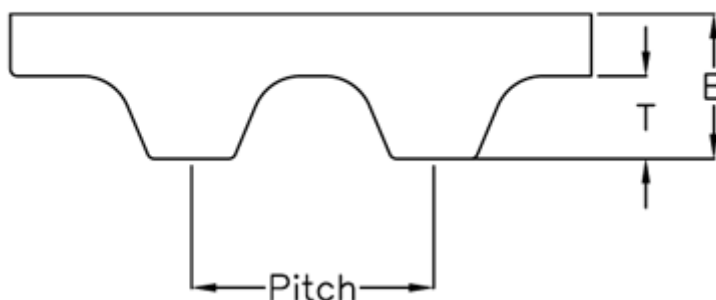

Article number: 602776230985

Description: Gates Timing Belt Synchropower PU 25 T10 980

## Measures

|                 |                 |
|-----------------|-----------------|
| Height B mm     | = 4.5           |
| Height T mm     | = 2.5           |
| Length          | = 980           |
| Number of teeth | = 98            |
| Pitch           | = 10            |
| Type            | = PU 25 T10 980 |
| Width           | = 25            |